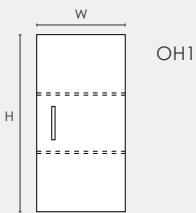

ADJ. SHELVES 2

DRAWS 3 DRAWS (B) OR 1 DRAW & 1 DOOR (C)

BENCH TOP Yes

HEIGHT 750

WIDTH 900

DEPTH 400 / 600

DOORS 2

ADJ. SHELVES 2

DRAWS No

BENCH TOP Yes

HEIGHT 750

WIDTH 1200

DEPTH 400 / 600

DOORS 2

ADJ. SHELVES 2

DRAWS No

BENCH TOP Yes

+ Overhead Cabinets

OH1

OH2

OH3

HEIGHT 600 / 800

WIDTH 400

DEPTH 400 / 600