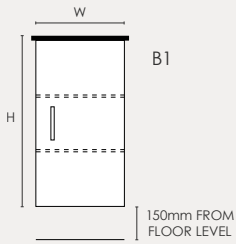

+ Base Cabinets

B1

B2A

B3

B4

HEIGHT 750

WIDTH 400

DEPTH 400 / 600

DOORS 1

ADJ. SHELVES 2

DRAWS No

BENCH TOP Yes

HEIGHT 750

WIDTH 600

DEPTH 400 / 600

DOORS 1

ADJ. SHELVES 2

DRAWS 3 DRAWS (B) OR 1 DRAW & 1 DOOR (C)

BENCH TOP Yes

HEIGHT 750

WIDTH 900

DEPTH 400 / 600

DOORS 2

ADJ. SHELVES 2

DRAWS No

BENCH TOP Yes

HEIGHT 750

WIDTH 1200

DEPTH 400 / 600

DOORS 2

ADJ. SHELVES 2

DRAWS No