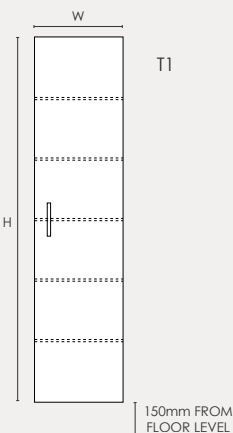

DOORS 1

ADJ. SHELVES 2

HEIGHT 600 / 800

WIDTH 600

DEPTH 400 / 600

DOORS 1

ADJ. SHELVES 2

HEIGHT 600 / 800

WIDTH 900

DEPTH 400 / 600

DOORS 2

ADJ. SHELVES 2

Why not enhance
your garage now?
CALL TODAY!
1300 304 311
garagedoctor.com.au

+ Tall Storage

T1

T2

T3

T4

HEIGHT 1650 / 1850 / 2050 / 2250

WIDTH 400

DEPTH 400 / 600

DOORS 1

ADJ. SHELVES 5

WIDTH 600